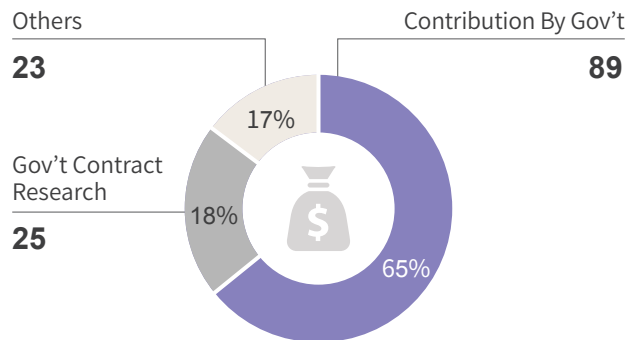

Fact Sheet

Korea Research Institute of Standards and Science

1. Personnel & Budget

※ As of April, 2018

KRISS located in the Daedeok Research Complex on a land of 500,147 m² is home to about 720 employees, 3 R&D divisions, and 2 Research Institutes, 4 planning and administration divisions is making every effort as the key NMI of Korea.

Human Resources

Total: 720

Unit: Persons

Budget

Total: 137

Unit: US \$ 1 million

2. Achievements in Numbers

※ As of 2017