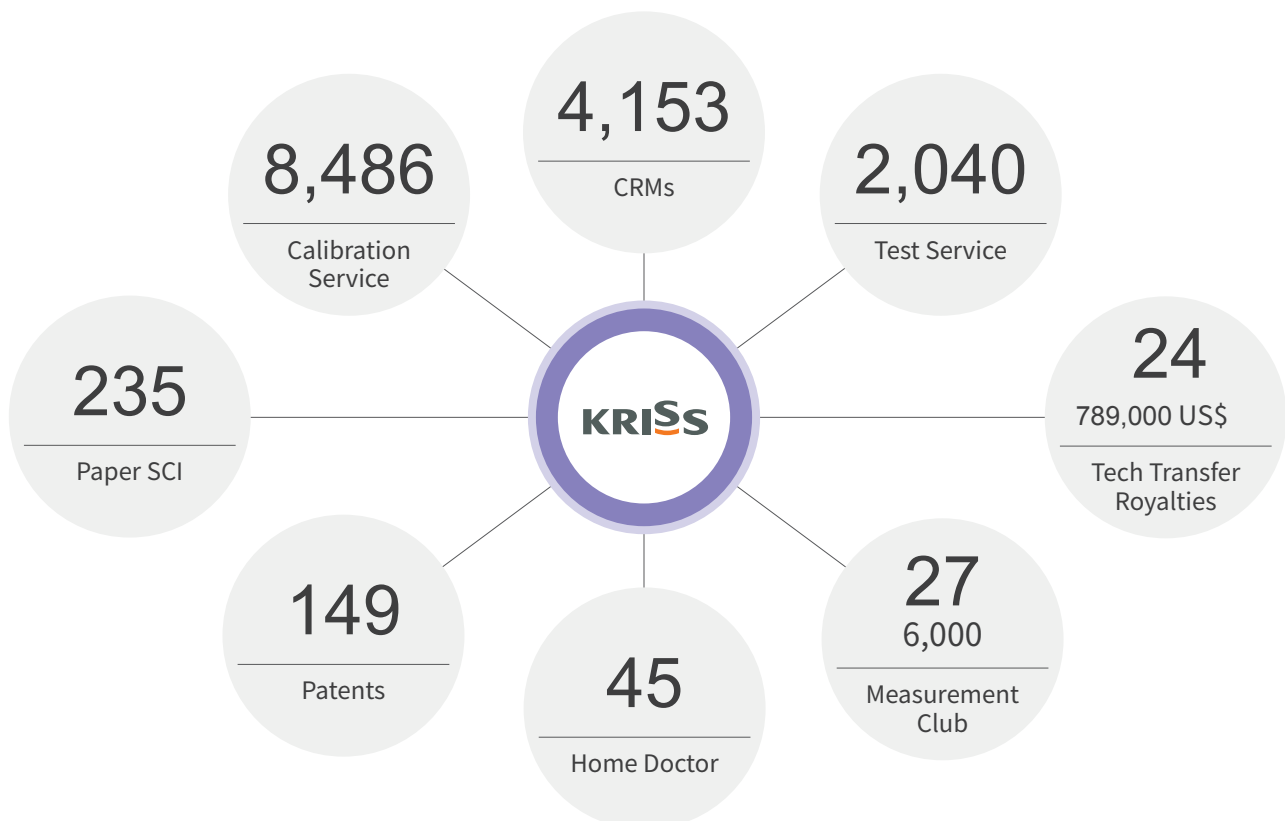

Fact Sheet

Korea Research Institute of Standards and Science

1. Personnel & Budget

※ As of April, 2018

KRISS located in the Daedeok Research Complex on a land of 500,147 m² is home to about 720 employees, 3 R&D divisions, and 2 Research Institutes, 4 planning and administration divisions is making every effort as the key NMI of Korea.

Human Resources

Total: 720

Unit: Persons

Budget

Total: 137

Unit: US \$ 1 million

2. Achievements in Numbers

※ As of 2017

3. Organizational Chart

※ As of 2018

R&D Units
3 Divisions 15 Centers, 2 Institutes
Management Units
4 Divisions, 4 Centers, 12 Offices