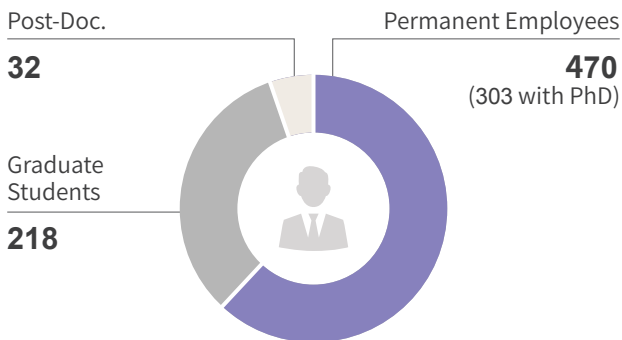

Fact Sheet

Korea Research Institute of Standards and Science

1. Personnel & Budget

※ As of April, 2018

KRISS located in the Daedeok Research Complex on a land of 500,147 m² is home to about 720 employees, 3 R&D divisions, and 2 Research Institutes, 4 planning and administration divisions is making every effort as the key NMI of Korea.

Human Resources

Total: 720

Unit: Persons

Budget

Total: 137

Unit: US \$ 1 million

2. Achievements in Numbers

※ As of 2017